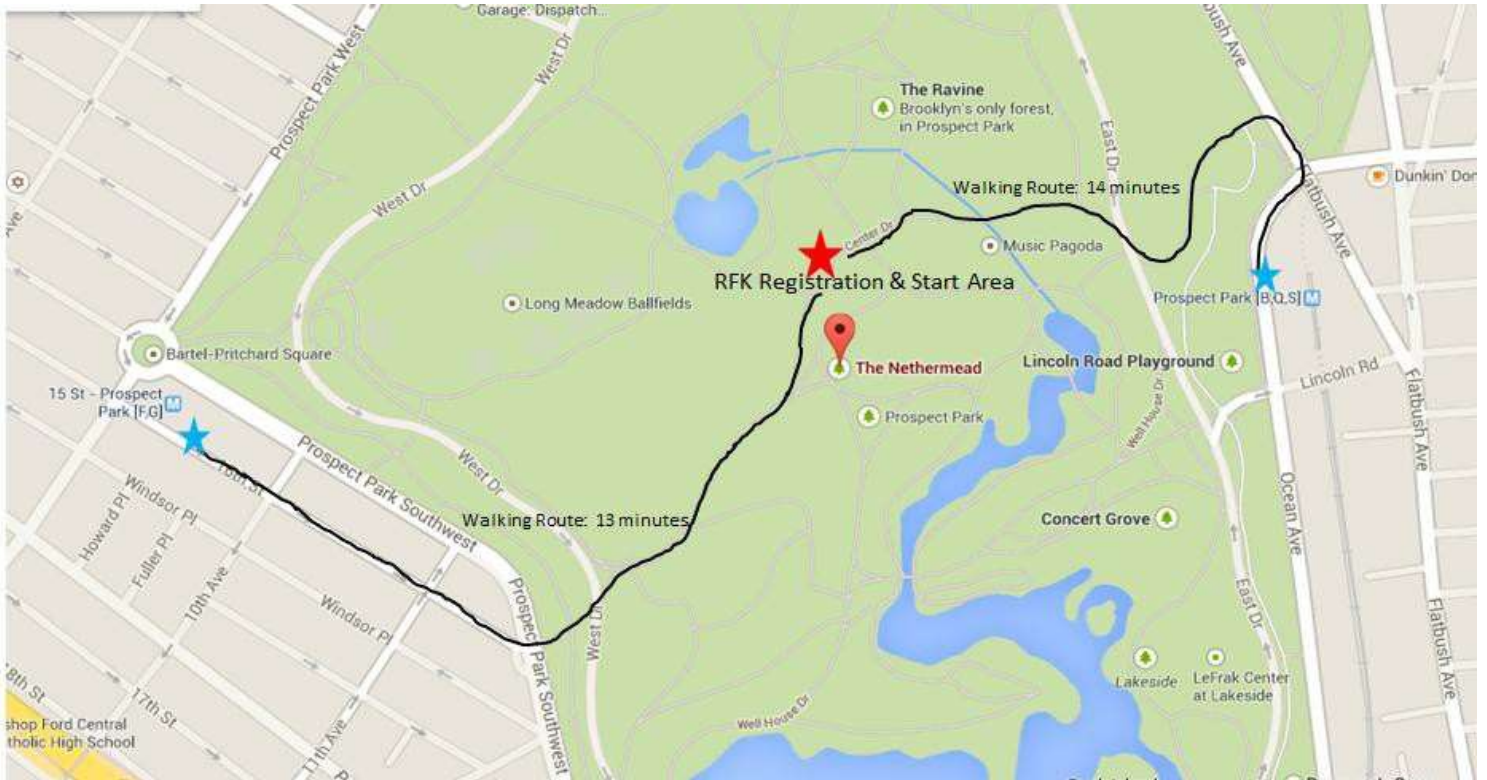

## WALKING DIRECTIONS TO THE NETHERMEAD

The Nethermead is most accessible from the 3<sup>rd</sup> and 9<sup>th</sup> Street entrances on:

- **Prospect Park West or the Willink entrance** (intersection of Ocean and Flatbush Avenues and Empire Boulevard via the Q Train).
- The 16<sup>th</sup> Street and Prospect Park Southwest entrance, **the Bartel-Pritchard Circle entrance** (intersection of Prospect Park West and Prospect Park Southwest near 15th Street via the F or G train).

### **Via Q Train from Manhattan:**

1. Take the **Q** train heading to Downtown/Coney Island
  - Get off at **Prospect Park**
    - Exit near intersection of Flatbush Avenue and Ocean Avenue
    - Make a left and stay on Flatbush Avenue until you hit Willink on your left-hand side
    - Walk into the park entrance and head west toward East Dr.
    - Turn right at East Dr. and walk north
    - Turn Left at Center Dr. and walk west
    - Arrive at the Nethermead

1. Take the **F** train heading to Coney Island-Stillwell Avenue/Surf Avenue
  - Get off at **15 Street-Prospect Park / Prospect Park West**
    - Exit on 16<sup>th</sup> St.
    - Head southeast on 16<sup>th</sup> St. toward 10<sup>th</sup> Ave.
    - Turn left and walk east onto Center Dr.
    - Walk across West Dr.
    - Turn Left at Center Dr. and walk west
    - Arrive at the Nethermead

### **From Long Island:**

1. Take the LIRR to Atlantic Avenue – Barclays Center
  - Transfer to the **Q** Train heading to Downtown/Coney Island
  - Get off at **Prospect Park**
    - Exit near intersection of Flatbush Avenue and Ocean Avenue
    - Make a left and stay on Flatbush Avenue until you hit Willink on your left hand side
    - Walk into the park entrance and head west toward East Dr.
    - Turn right at East Dr. and walk north
    - Turn Left at Center Dr. and walk west
    - Arrive at the Nethermead